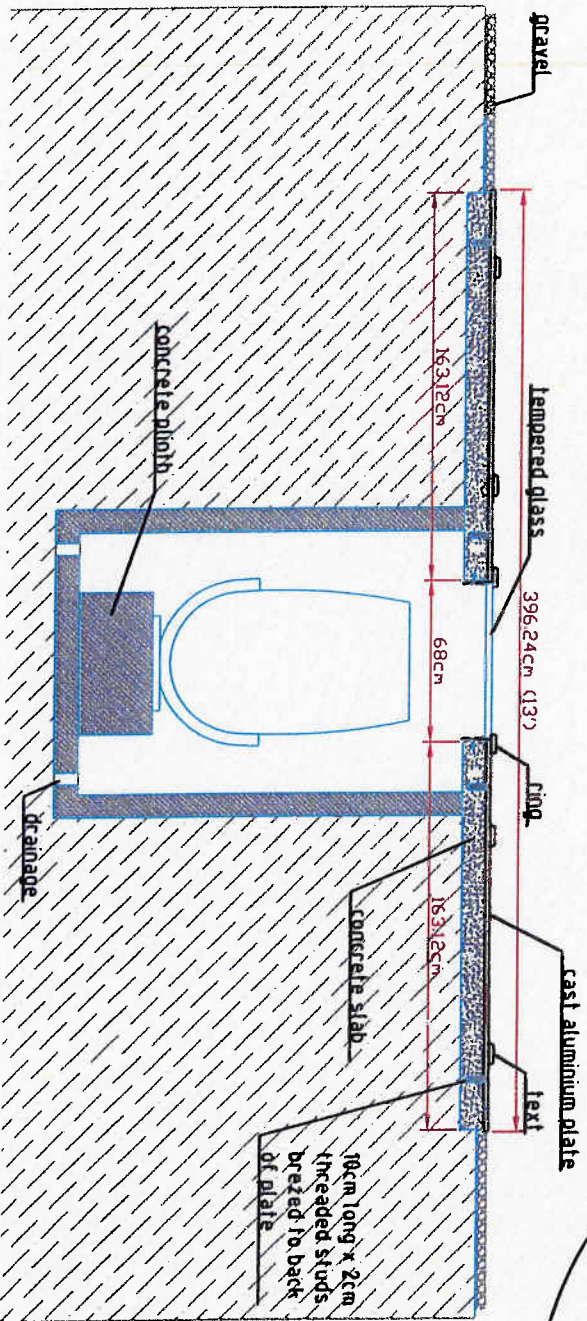

---

TEXT PLATE

APERTURE DETAIL

CROSS SECTION

PLENSA STUDIO BARCELONA

SLEEP NO MORE PROJECT - DURHAM

Drawing no  
00-001

Date:  
08/27/2008

Scale:  
----