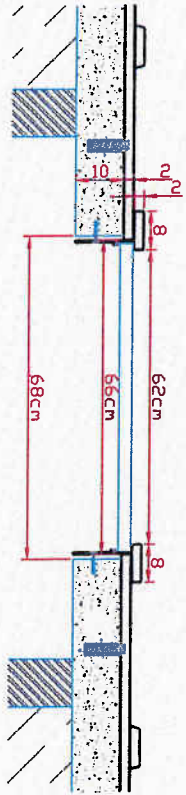

----

136 cm

136 cm

PLENSA STUDIO BARCELONA

Project title

SLEEP NO MORE PROJECT - DURHAM

Drawing n°

00-002

Date:

09/04/2008

Scale:

----

**MACBETH - I HEARD A VOICE CRY, SLEEP NO MORE!**

**LADY - WHAT DO YOU MEAN?**

**MACBETH - STILL IT CRIED SLEEP NO MORE TO ALL THE HOUSE;  
GLAMIS HATH MURDERED SLEEP, AND THEREFORE CAWDOR SHALL  
SLEEP NO MORE, MACBETH SHALL SLEEP NO MORE.**

---

TEXT PLATE

APERTURE DETAIL

CROSS SECTION

PLENSA STUDIO BARCELONA

SLEEP NO MORE PROJECT - DURHAM

Drawing no  
00-001

Date:  
08/27/2008

Scale:  
----