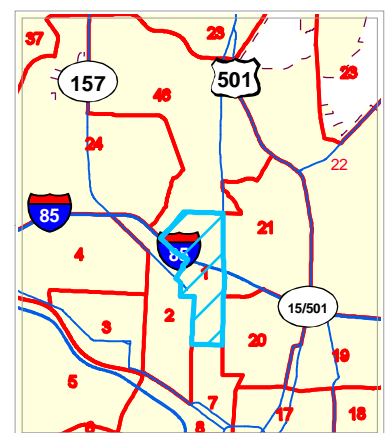

Context Map