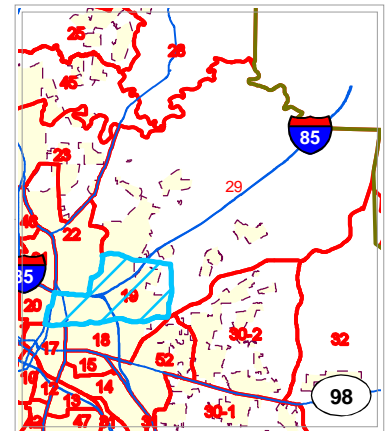

1 inch = 4.58 miles

Context Map

Map Prepared by Durham GIS on
Feb 16, 2010