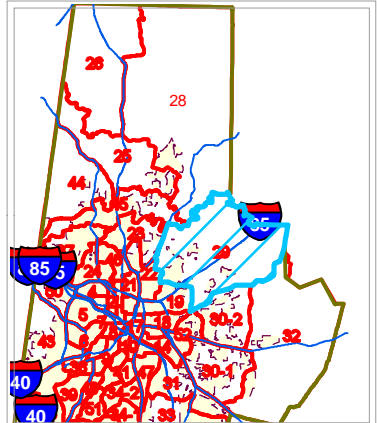

Context Map