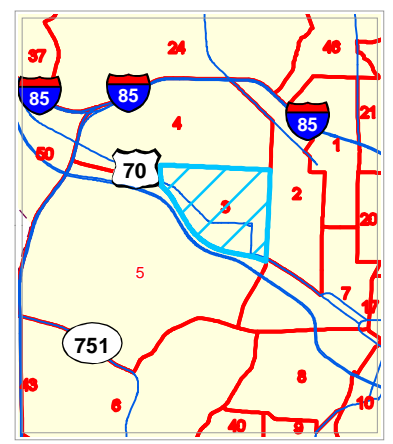

Context Map

Map Prepared by Durham GIS on Feb 16, 2010