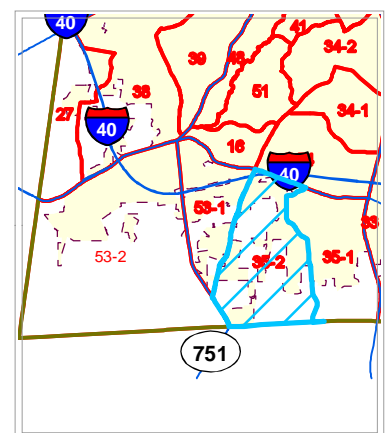

Context Map

Map Prepared by Durham GIS on Feb 16, 2010