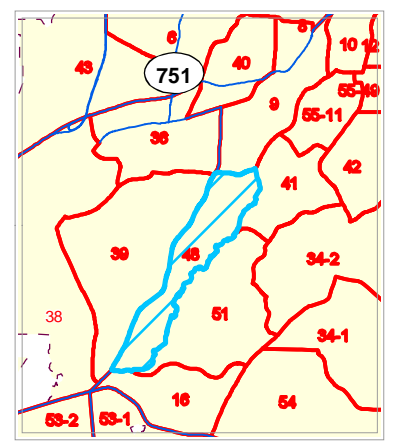

Context Map