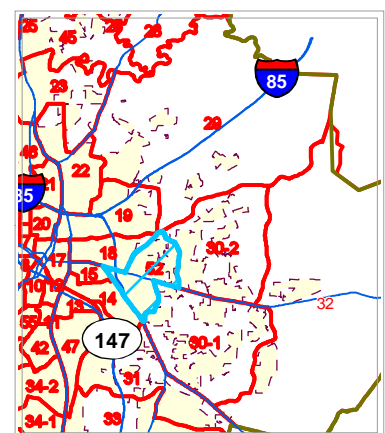

Context Map

Map Prepared by Durham GIS on
Feb 16, 2010