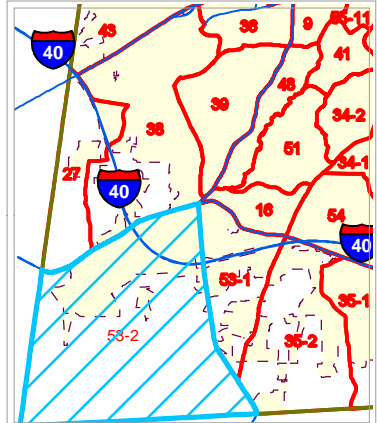

Map Prepared by Durham GIS on
Feb 16, 2010

1 inch = 3.3 miles

Context Map