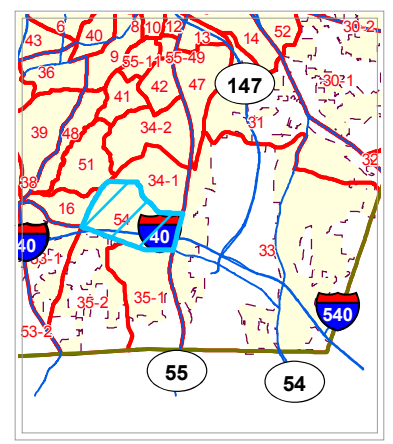

Context Map