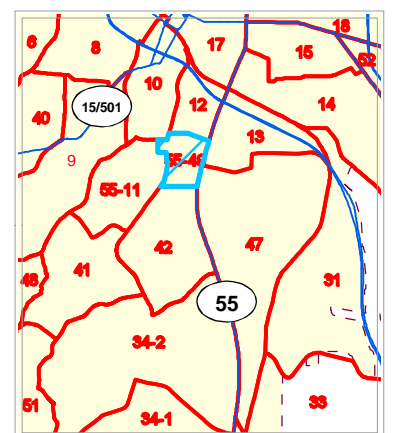

Context Map

Map Prepared by Durham GIS on
Feb 16, 2010

1 inch = 2.03 miles