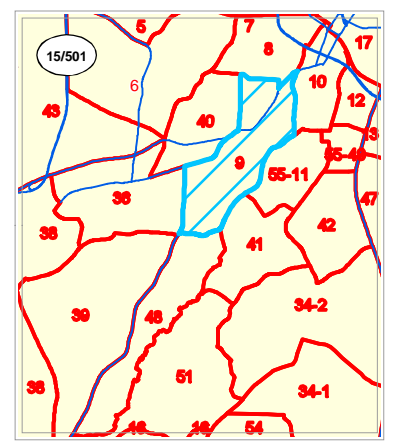

Map Prepared by Durham GIS on Feb 16, 2010

1 inch = 2.33 miles

Context Map