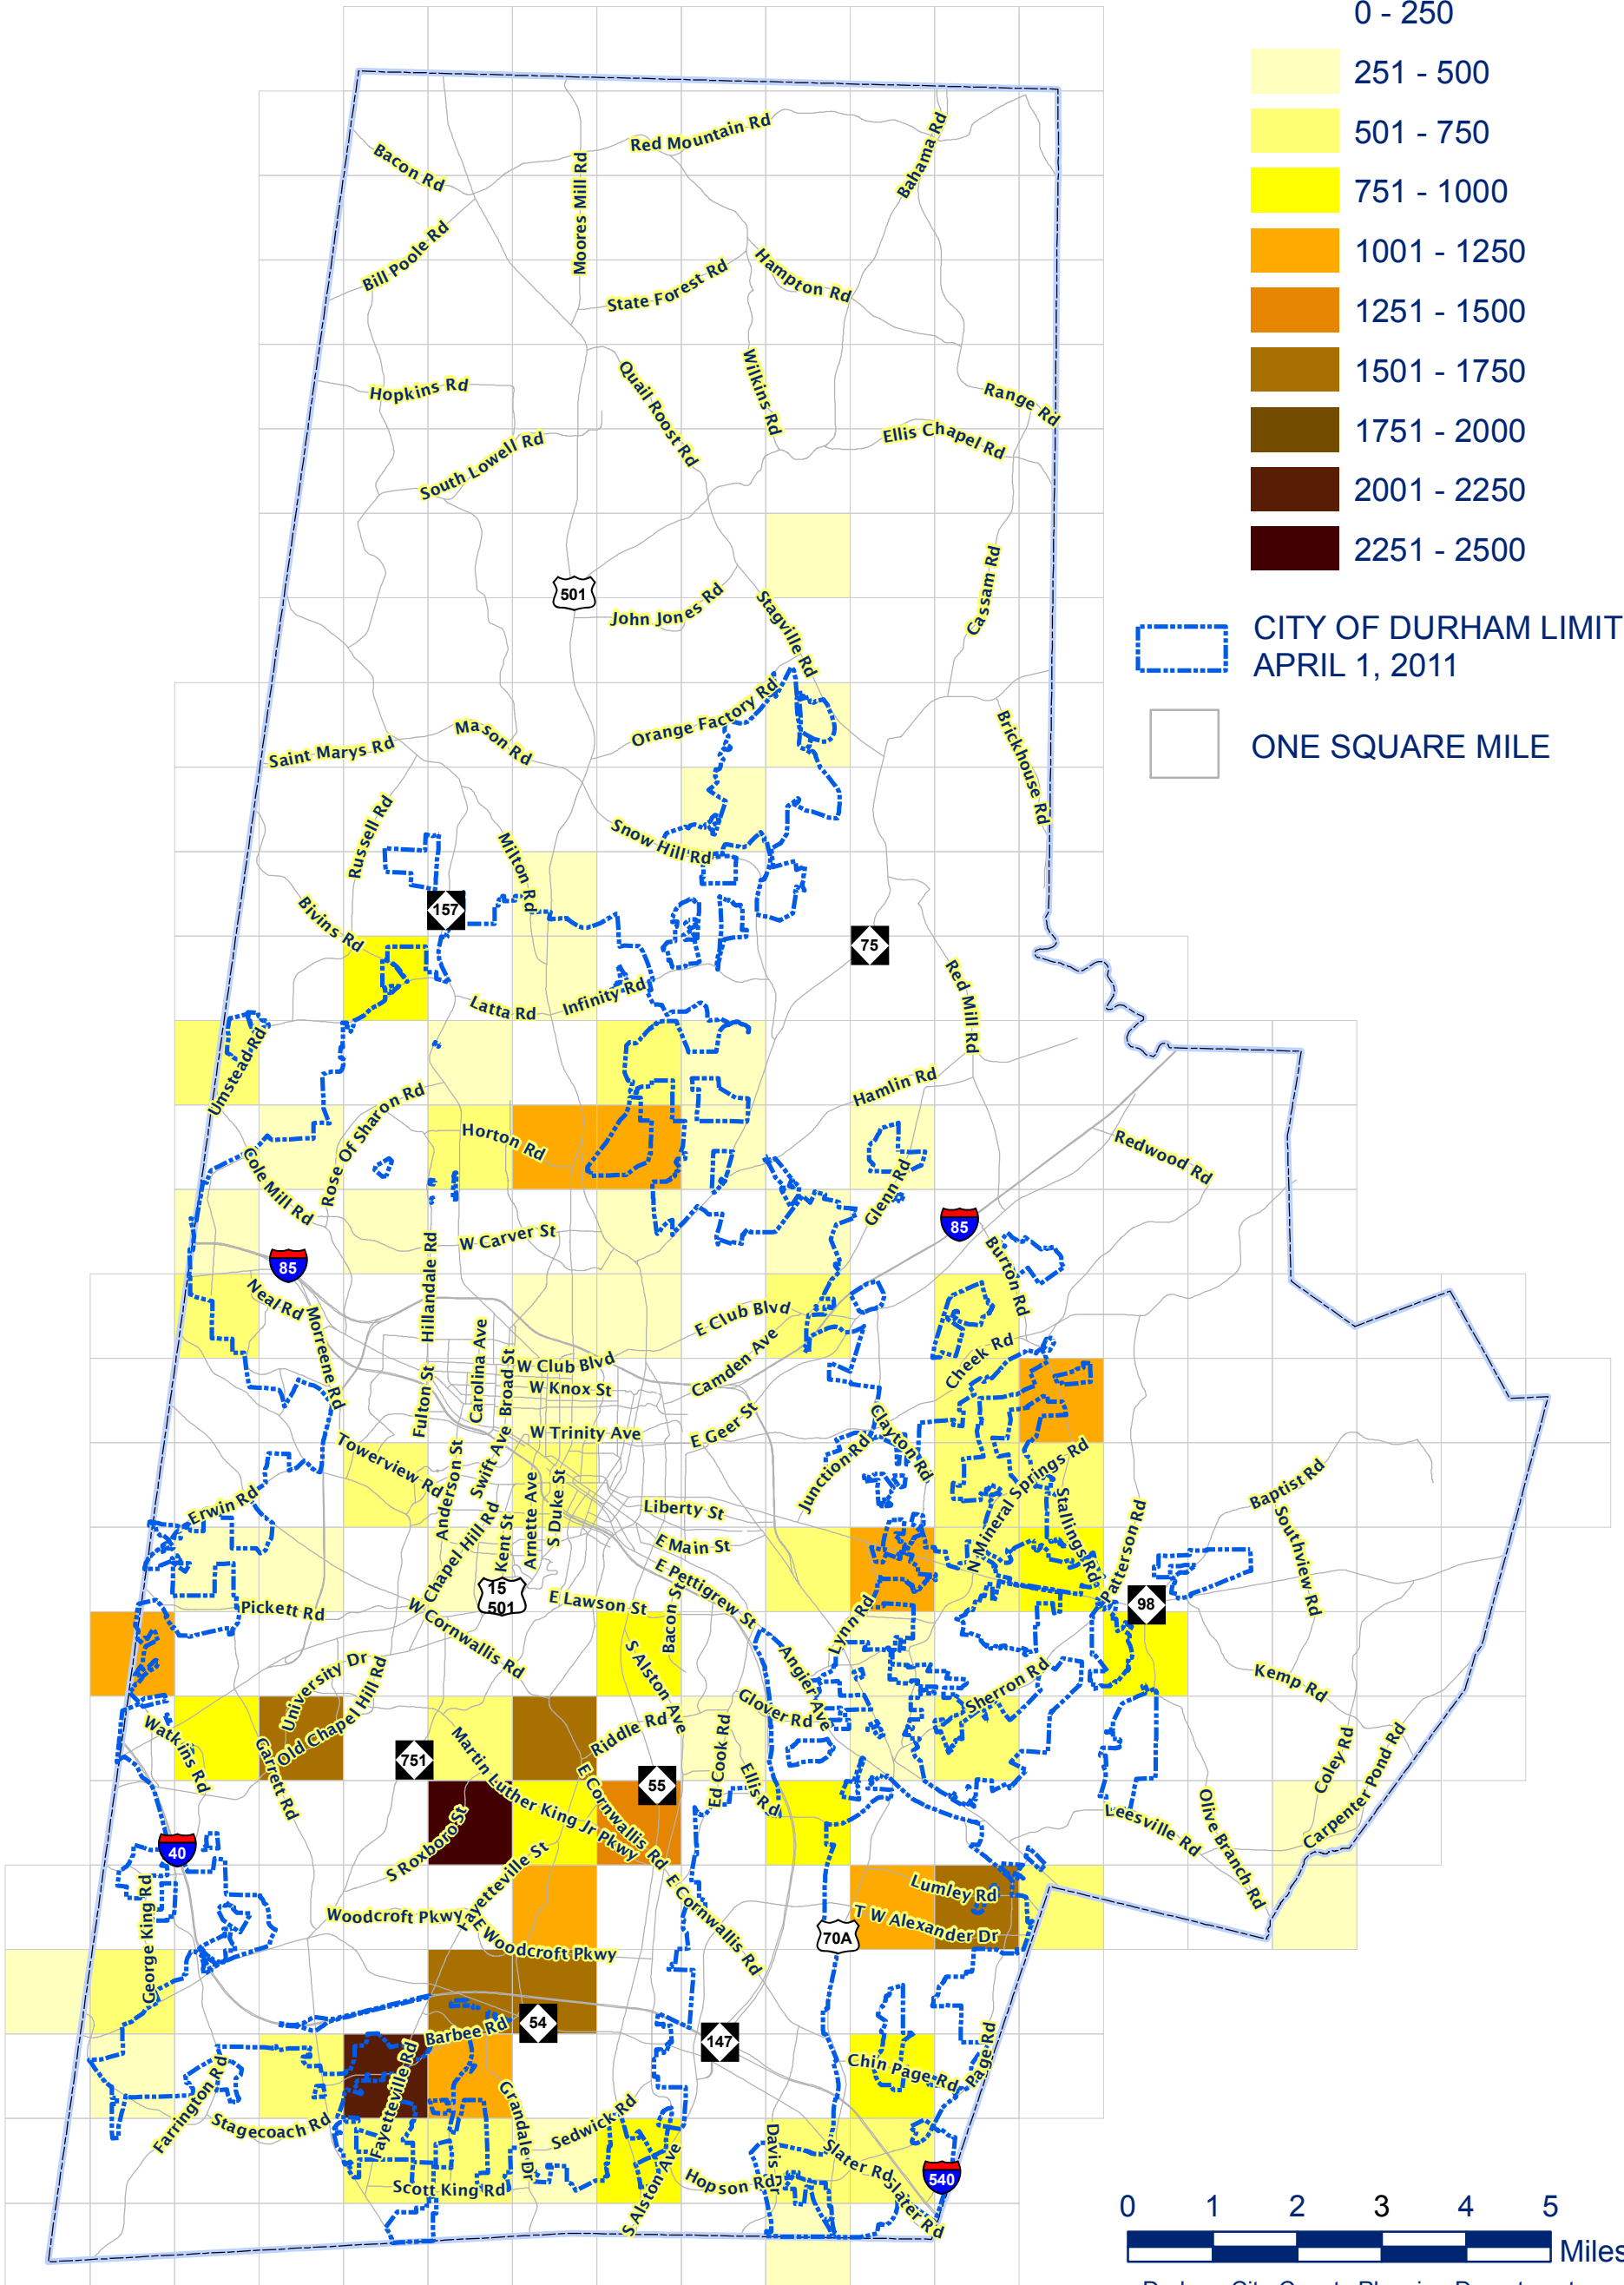

DURHAM COUNTY POPULATION GROWTH 2000-2010

0 - 250

251 - 500

501 - 750

751 - 1000

1001 - 1250

1251 - 1500

1501 - 1750

1751 - 2000

2001 - 2250

2251 - 2500

 CITY OF DURHAM LIMIT
APRIL 1, 2011

 ONE SQUARE MILE

Durham City-County Planning Department
April 1, 2011