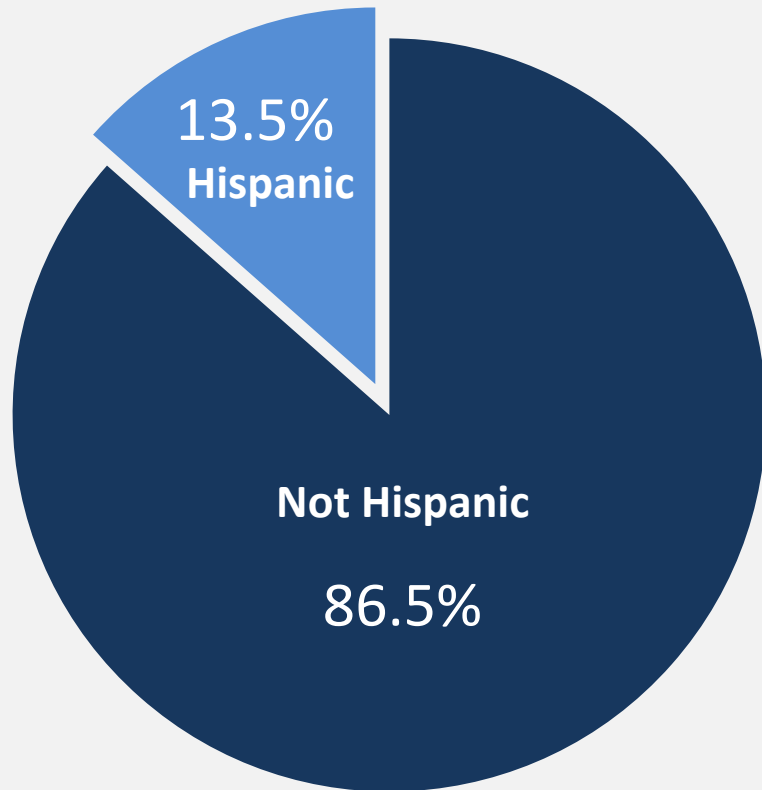

Slide 7

**2010**

Total population, July 2010  
267,587

**2016**

Total population, July 2016  
294,425

Note: These data are from the United States Census Bureau, American Community Survey, 2010-2015, extrapolated by the Durham City-County Planning Department to 2016