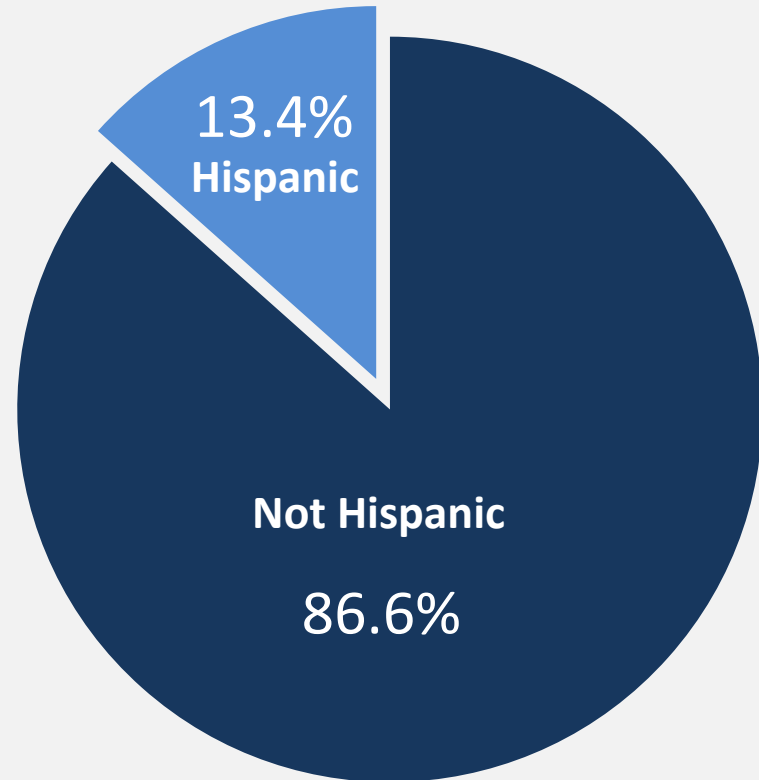

Slide 7

**2010**

Total population, July 2010  
267,587

**2016**

Total population, July 2016  
294,425

Note: These data are from the United States Census Bureau, American Community Survey, 2010-2015, extrapolated by the Durham City-County Planning Department to 2016