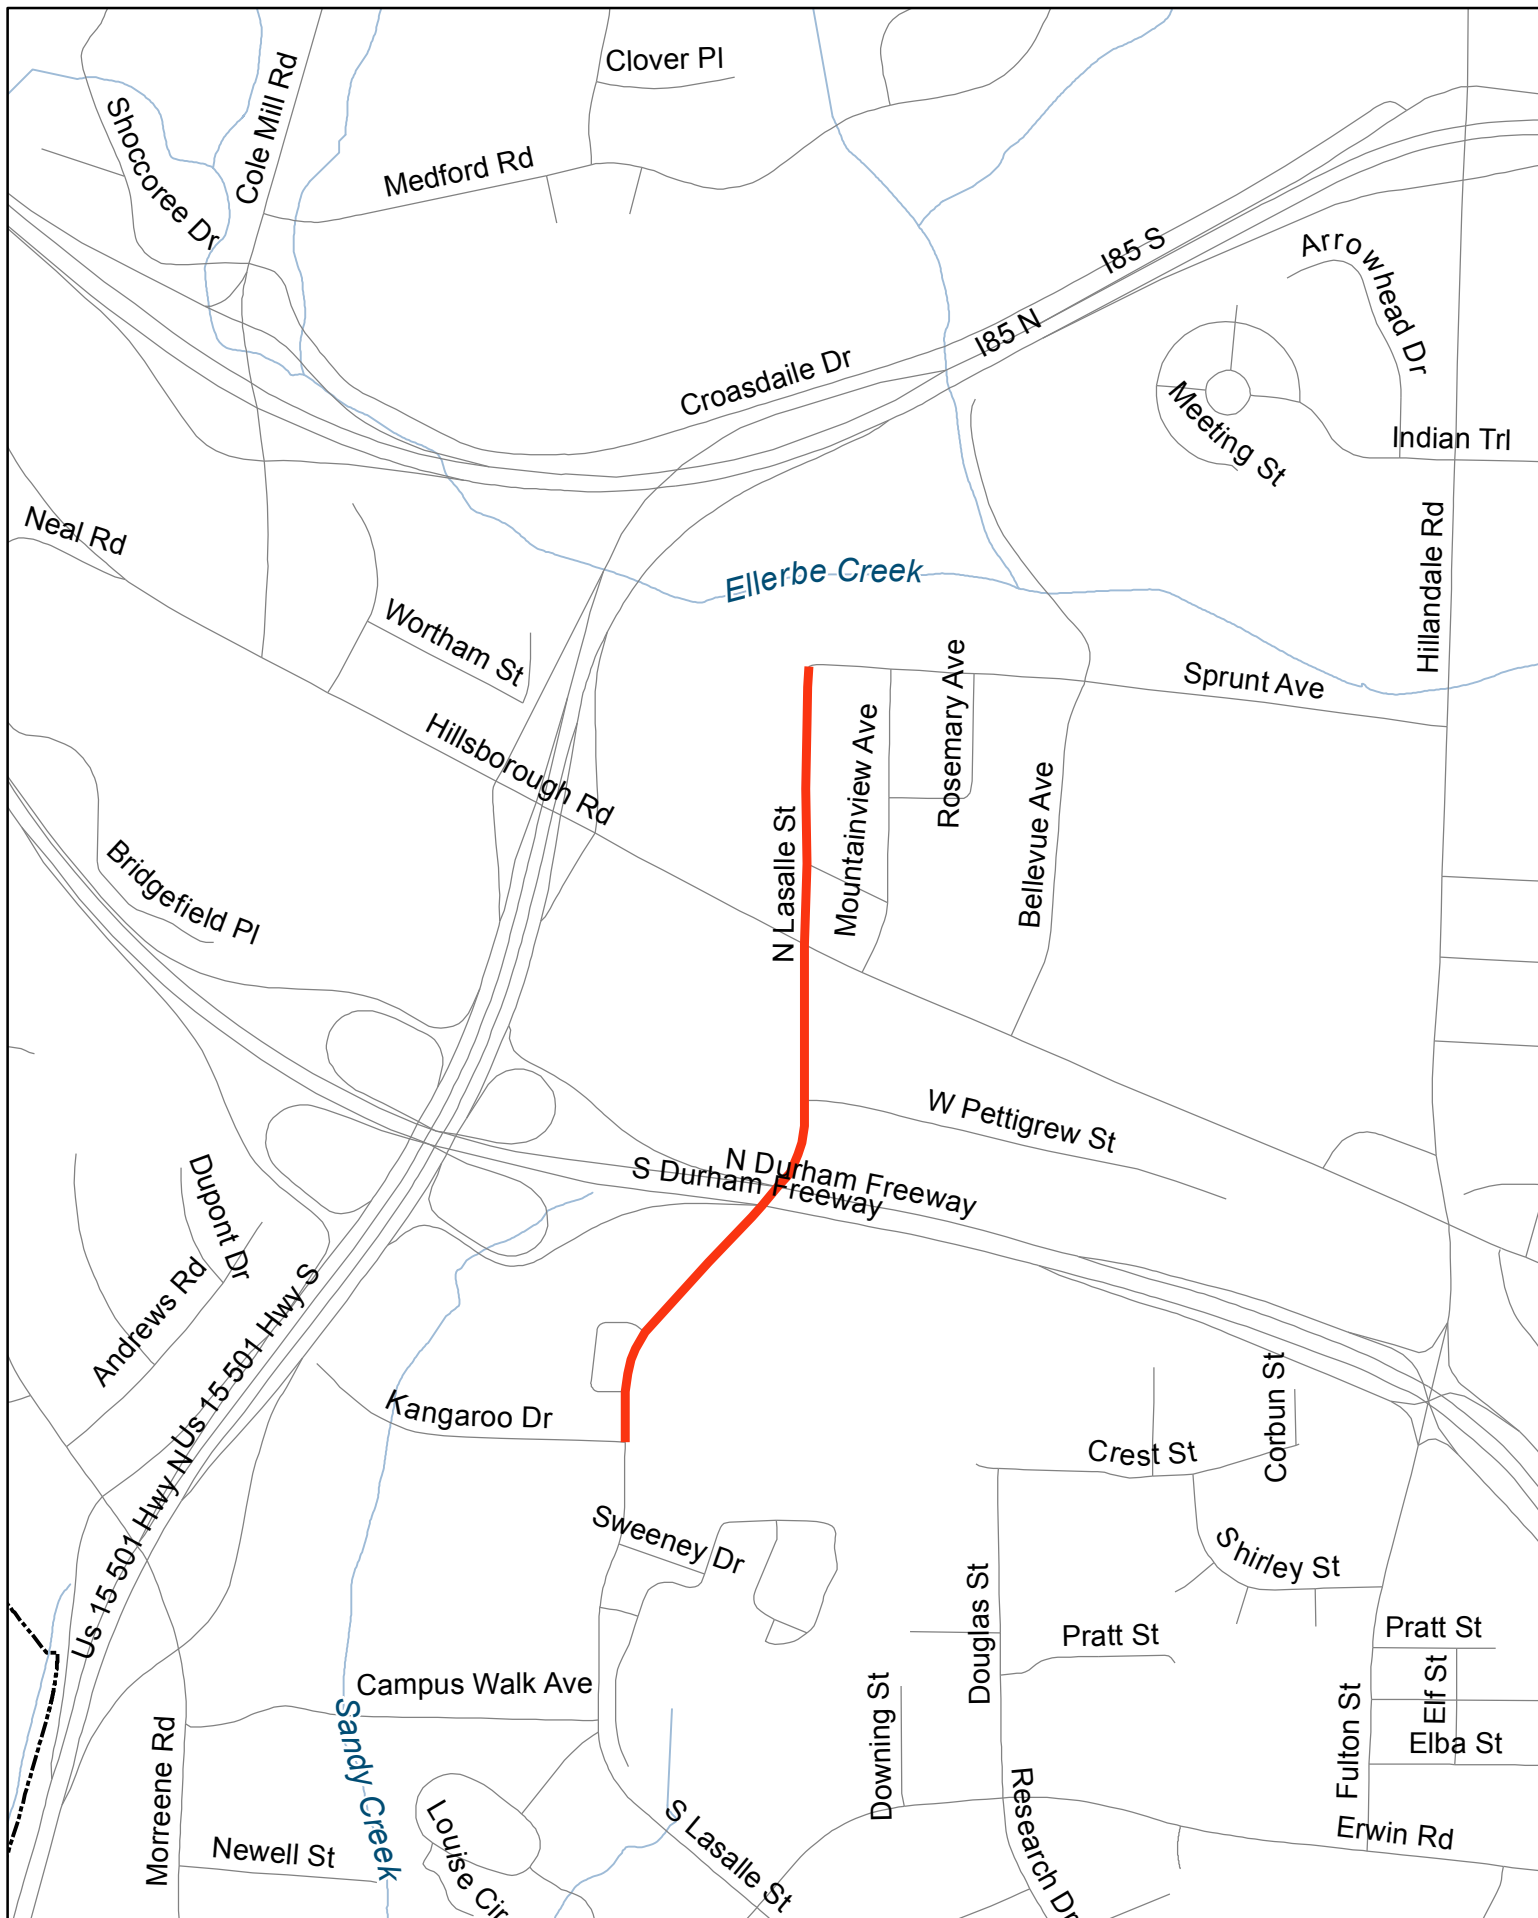

EXHIBIT A - VICINITY MAP

Legend

— SW-52D LaSalle St Sidewalk Project

Exhibit A